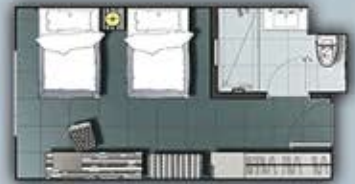

SUPERIOR, STANDARD & "BARKADA" ROOM FEATURES & AMENITIES

1. 32 inch LED TV with International Cable Channels
2. Wired & Wifi Internet Connectivity
3. Hot & Cold Shower
4. In-Room Safe
5. Telephone
6. Executive Writing Desk & Chair
7. Mini-Bar with Coffee & Tea making facilities
8. Personal Refrigerator