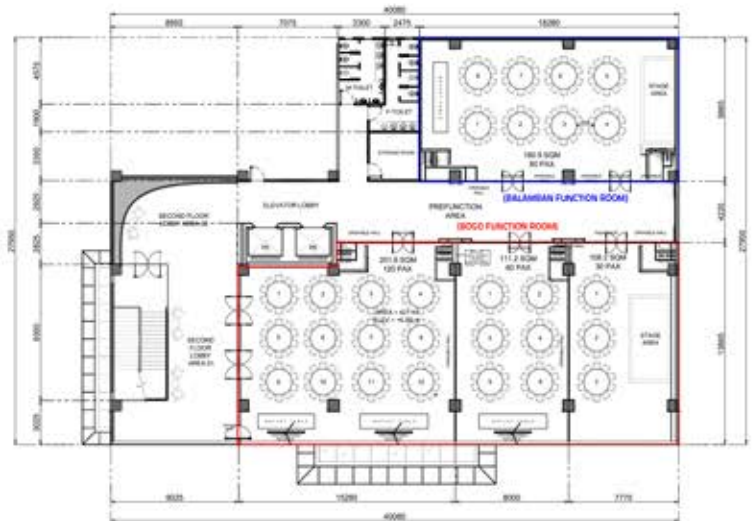

BAYFRONT HOTEL

CEBU

BALLROOM & FUNCTION ROOM CAPACITY

	Cocktail	Banquet		Theatre		Classroom		Bus Type	U-Shaped w/o Stage
		w/ Stage	w/o Stage	w/ Stage	w/o Stage	w/ Stage	w/o Stage		
Badian 1	24	24	24	50	200	30	40	40	20
Badian 2	24	24	24	50	120	30	35	40	20
Badian 3	24	24	24	50	120	30	30	30	20
Badian Hall	90	72	72	200	450	90	100	110	30
Bantayan 1	100	72	96	150	200	60	60	110	30
Bantayan 2	100	72	96	150	180	60	60	110	30
Bantayan 3	100	72	96	130	150	50	50	110	30
Bantayan Hall	300	250	270	450	500	180	200	300	
Bantayan Hall & Prefunction	300	300	300	500	500	200	200	350	

	Cocktail	Banquet		Theatre		Classroom		Bus Type	U-Shaped w/o Stage
		w/ Stage	w/o Stage	w/ Stage	w/o Stage	w/ Stage	w/o Stage		
Bogo 1	80	108	144	150	200	70	75	120	35
Bogo 2	80	72	72	100	120	50	60	65	30
Bogo 3	80	72	72	100	120	50	60	65	30
Bogo Hall	250	300	300	350	450	170	195	200	
Bogo Hall & Prefunction	300	350	350	400	500	200	220	250	
Balamban Hall	120	100	120	170	200	100	120	150	50
Balamban Hall & Prefunction	150	144	144	200	230	120	150	180	

THE ABOVE TABULATION IS ONLY A GUIDE. ACTUAL CAPACITY WILL DEPEND ON THE CLIENT'S FINAL LAYOUT AND PREFERENCE.

BAYFRONT HOTEL

CEBU

Bogo and Balamban Function Rooms

BAYFRONT HOTEL

CEBU

Bantayan and Badian Function Rooms