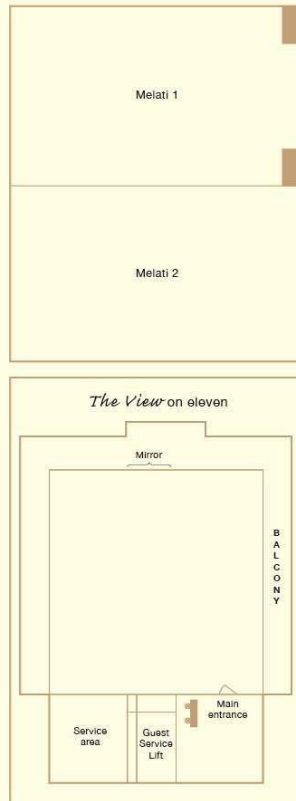

Tiara Rini Ballroom (First Floor)

Dimension

NAME OF ROOM	ROOM LENGTH	ROOM WIDTH	CEILING HEIGHT	DOOR LENGTH	DOOR WIDTH	AREA (SQM)
Tiara Rini Ballroom	20.5	14.5	7.0	2.70	1.82	295

All measurements are stated in metres.

Seating Capacity

NAME OF ROOM	CLASSROOM	U-SHAPE	THEATRE	COCKTAIL	BOARDROOM SEATING	HOLLOW SQUARE	DINNER SIT-DOWN	DINNER BUFFET
Tiara Rini Ballroom	90	27	200	200	30	30	170	120
Tiara Rini Ballroom + Melati 1 & 2	-	-	-	-	-	-	200	170

LEGEND

PILLAR

Dimension

NAME OF ROOM	ROOM LENGTH	ROOM WIDTH	CEILING HEIGHT	DOOR LENGTH	DOOR WIDTH	AREA (SQM)
Melati 1	8.5	5.8	3.23	2.03	1.68	49
Melati 2	7.7	5.8	3.23	2.03	1.68	44
Melati 1 & 2	16.2	11.6	3.23	2.03	1.68	93
The View	12	7.3	2.6	2.2	0.75	87.6

All measurements are stated in metres.

Seating Capacity

NAME OF ROOM	CLASSROOM	U-SHAPE	THEATRE	COCKTAIL	BOARDROOM SEATING	HOLLOW SQUARE	DINNER SIT-DOWN	DINNER BUFFET
Melati 1	15	-	21	20	12	-	30	-
Melati 2	12	-	25	20	12	-	30	-
Melati 1 & 2	30	21	40	40	26	-	40	40
The View	30	25	40	40	22	24	40	40

LEGEND

Conference and Leisure

Banquet and Meeting Facilities

- Ballroom
- Wireless broadband internet access
- Overhead / slide / LCD projectors
- PA system and rostrum with microphone
- Meeting rooms
- Backdrop
- White board and flipchart with markers
- Writing materials

Accommodation

150 guest rooms and suites - Superior, Deluxe, Studio Deluxe, Club Studio, Family Suite, Executive Suite & The Royale Suite.

- Coffee and tea-making facilities in all rooms and suites
- Broadband internet access in all rooms
- CNN, ESPN, Star World, Travel & Living, MTV

Features

- Non-smoking floor
- Spa
- Car park
- Swimming pool
- Business centre

Food & Beverage Facilities

- The Window Restaurant
- the TERRACE
- Asam Pedas
- Rasa Thai

Transportation