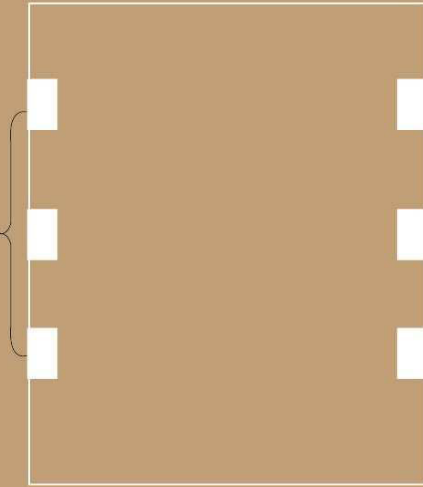

Owned and Managed by

Boustead Hotels & Resorts Sdn Bhd (147089-A)
(A member of Boustead Holdings Berhad)

THE CURVE

visit our website:

www.royalebintang.com.my

Tiara Rini Ballroom (First Floor)

Dimension

NAME OF ROOM	ROOM LENGTH	ROOM WIDTH	CEILING HEIGHT	DOOR LENGTH	DOOR WIDTH	AREA (SQM)
Tiara Rini Ballroom	20.5	14.5	7.0	2.70	1.82	295

All measurements are stated in metres.

Seating Capacity

NAME OF ROOM	CLASSROOM	U-SHAPE	THEATRE	COCKTAIL	BOARDROOM SEATING	HOLLOW SQUARE	DINNER SIT-DOWN	DINNER BUFFET
Tiara Rini Ballroom	90	27	200	200	30	30	170	120
Tiara Rini Ballroom + Melati 1 & 2	-	-	-	-	-	-	200	170

LEGEND

PILLAR

Dimension

NAME OF ROOM	ROOM LENGTH	ROOM WIDTH	CEILING HEIGHT	DOOR LENGTH	DOOR WIDTH	AREA (SQM)
Melati 1	8.5	5.8	3.23	2.03	1.68	49
Melati 2	7.7	5.8	3.23	2.03	1.68	44
Melati 1 & 2	16.2	11.6	3.23	2.03	1.68	93
The View	12	7.3	2.6	2.2	0.75	87.6

All measurements are stated in metres.

Seating Capacity

NAME OF ROOM	CLASSROOM	U-SHAPE	THEATRE	COCKTAIL	BOARDROOM SEATING	HOLLOW SQUARE	DINNER SIT-DOWN	DINNER BUFFET
Melati 1	15	-	21	20	12	-	30	-
Melati 2	12	-	25	20	12	-	30	-
Melati 1 & 2	30	21	40	40	26	-	40	40
The View	30	25	40	40	22	24	40	40